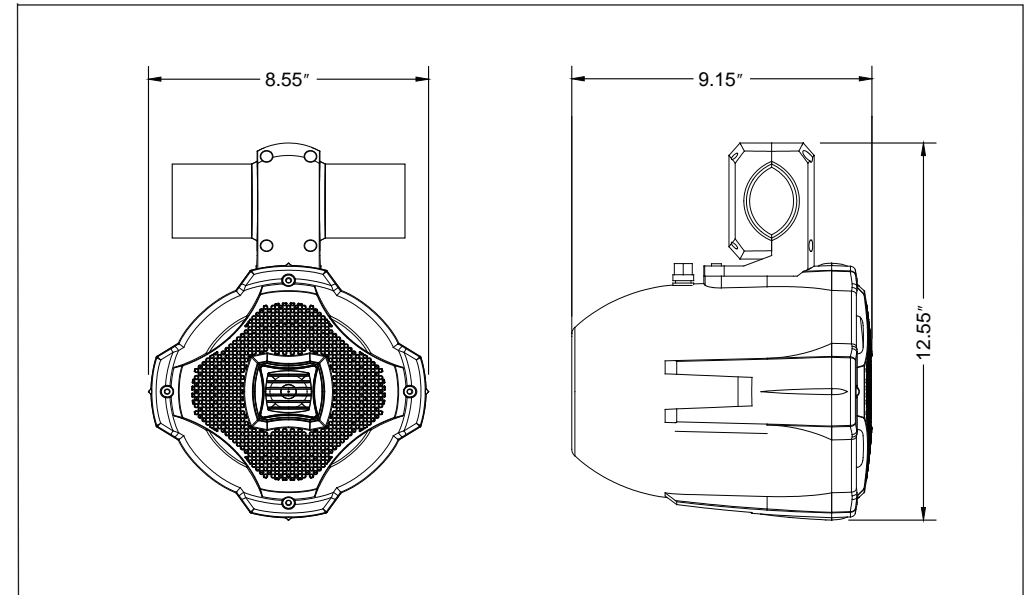

www.lanzar.com

AQWB65W

6.5" 2 - Way Marine Wake Board
Speaker (White Color)

AQWB65B

6.5" 2 - Way Marine Wake Board
Speaker (Black Color)

INSTALLATION MANUAL

INSTALLATION INSTRUCTIONS :

WIRING :

DIMENSIONS :

6.5" 2 - WAY MARINE WAKE BOARD SPEAKER

- Excellent for monitor or surround sound applications
- 6.5" High quality polypropylene cone
- Butyl rubber surround
- Water-resistant construction
- 1" High temperature kapton voice coil
- 0.5" superior dome tweeter
- 30 Oz magnet structure
- 500 Watts rated peak power
- Frequency response: 70 - 20K Hz
- 4 Ohm Impedance
- Sensitivity: 91 dB
- Heavy duty plastic cabinet
- Gold plated plug terminals
- 1.5" ~ 2.5" tube mounting bracket included
- Includes custom grills, Installation hardware
- Sold as : Piece