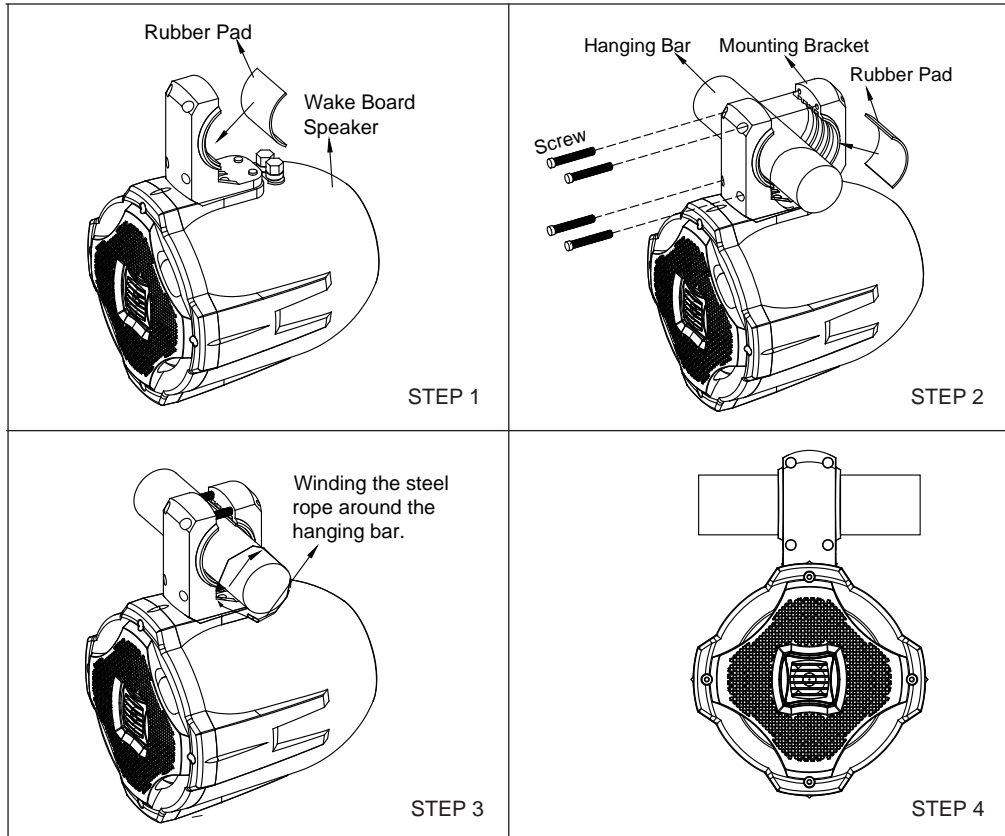

www.lanzar.com

AQWB65W

6.5" 2 - Way Marine Wake Board
Speaker (White Color)

AQWB65B

6.5" 2 - Way Marine Wake Board
Speaker (Black Color)

INSTALLATION MANUAL

INSTALLATION INSTRUCTIONS :

WIRING :

DIMENSIONS :

6.5" 2 - WAY MARINE WAKE BOARD SPEAKER

- Excellent for monitor or surround sound applications
- 6.5" High quality polypropylene cone
- Butyl rubber surround
- Water-resistant construction
- 1" High temperature kapton voice coil
- 0.5" superior dome tweeter
- 30 Oz magnet structure
- 500 Watts rated peak power
- Frequency response: 70 - 20K Hz
- 4 Ohm Impedance
- Sensitivity: 91 dB
- Heavy duty plastic cabinet
- Gold plated plug terminals
- 1.5" ~ 2.5" tube mounting bracket included
- Includes custom grills, Installation hardware
- Sold as : Piece