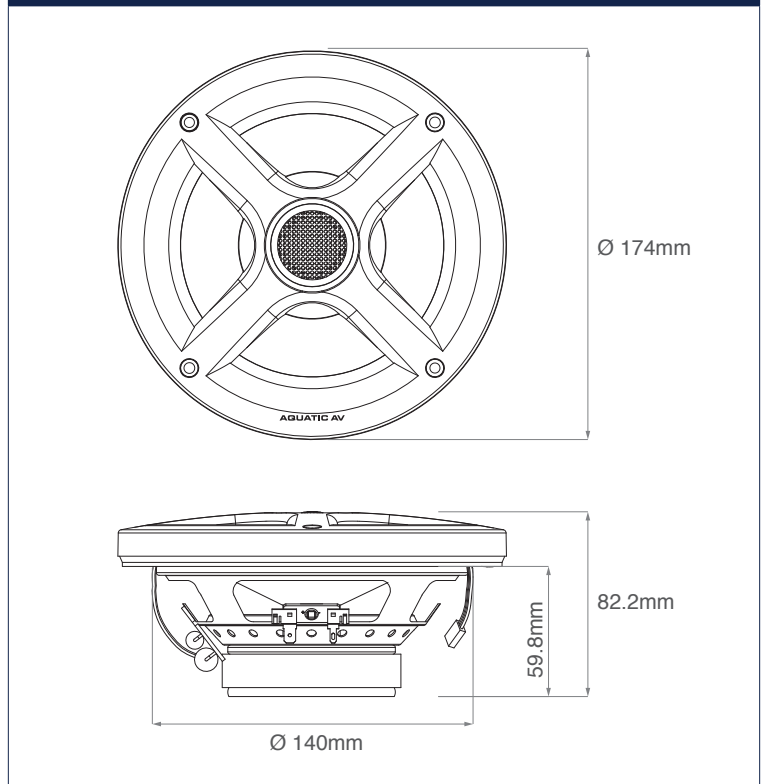

### 6.5" WATERPROOF SPEAKER WITH RGB LEDs

RGB LED Cone Illumination

#### SPECIFICATIONS

Type:	Full-range, co-axial waterproof speaker
Cone Size:	6.5"
Tweeter Size:	1"
Outside Grill Diameter:	174mm
Mounting Hole Diameter:	140mm
Mounting Depth:	59.8mm
Impedance:	4 Ohm
Frequency Response:	58Hz - 20,000 Hz
Crossover:	Yes - 6dB per Octave
Power (Total):	120W (2x 60W)
Power (RMS):	60W (2x 30W)
Waterproof:	Yes
Salt/Fog Protection:	500 hrs stable
Grill Material:	UV Plastic, 500hrs stable
Basket Material:	UV Plastic, 500hrs stable
Cone Material:	Polypropylene
Tweeter Material:	Neodymium
Rubber Surround Material:	Non-corrosive rubber
Magnet Material:	Ferrite
Magnet Protection:	Plastic water guard
Weight (single speaker):	915g
Certification:	RoHS, ASTM B117, ASTM D4329
Additional Features:	RGB LED cone illumination Stainless Steel mounting hardware

#### DIMENSIONS

Design and specification subject to change without notice.E&OE